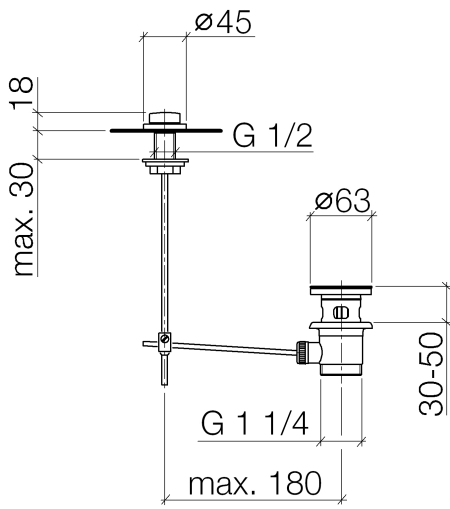

Basin Waste with knob for deck mounting 1 1/4" - Brushed Chrome

IMO

10 200 970

Fits: IMO, LULU, MADISON, MEM, TARA,
CL.1, LISSÉ, VAIA, META, CYO

	Brushed Chrome	10 200 970-93
	Chrome	10 200 970-00
	Brushed Platinum	10 200 970-06
	Platinum	10 200 970-08
	Durabronze (23kt Gold)	10 200 970-09
	Dark Chrome	10 200 970-19
	Light Gold	10 200 970-26
	Brushed Light Gold	10 200 970-27
	Brushed Durabronze (23kt Gold)	10 200 970-28
	Matte Black	10 200 970-33
	Brushed Bronze	10 200 970-42
	Brushed Champagne (22kt Gold)	10 200 970-46
	Champagne (22kt Gold)	10 200 970-47
	Brushed Dark Platinum	10 200 970-99

Basin Waste with knob for deck mounting 1 1/4" - Brushed Chrome

IMO

10 200 970

Only suitable for basins with an overflow.

10 200 970

10 200 970

Parts for other finishes can be found here: [Chrome](#)

Spare parts list

No.	Item Number	Name	Quantity used	Delivery time
1	09 21 33 001-93	handle	1	20
2	09 14 10 007 90	seal	2	2
3	09 31 09 004-93	pull-rod	1	20
4	09 18 40 022-93	sleeve	1	20
5	09 14 10 095 90	seal	1	2
6	09 14 05 012 90	seal	1	2
7	09 14 40 001 90	seal	1	60
8	09 23 10 010 90	nut	1	2
9	90 11 01 001 00-93	pop-up waste	1	20